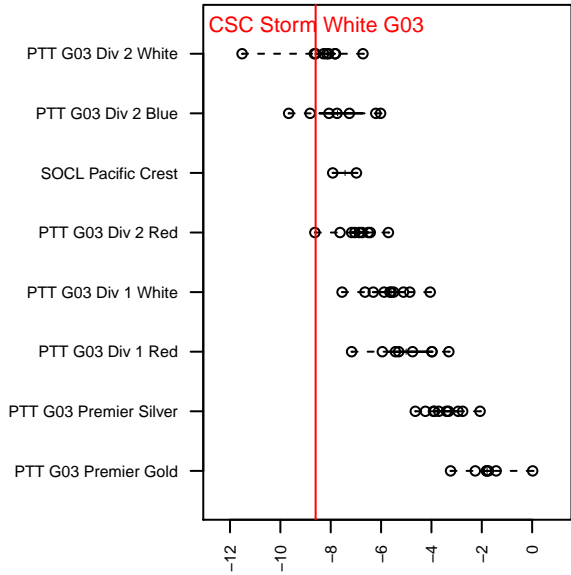

**attack and defense rating
relative to others at age
and all opponents in last 13 months**